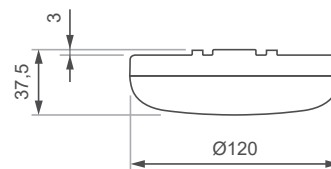

DOME-OE
 — Diffusor | T Transparent
 | O Opal
 — Protection | IP54
 | E IP67 (+2.79 €)

Internal connector

position	Φ (lm) main	Φ (lm) emerg	A (h)
1	77.0 (70%)	110 (100%)	1.3
2	44.0 (40%)	77 (70%)	2.0
3	11.0 (10%)	55 (50%)	3.0
4	1.1 (1%)	33 (30%)	5.0

Surface mounting

Recessed mounting

Hollow surface

Cut: Ø130 mm

Solid surface

Cut: Ø150 mm

Recessing frame

White