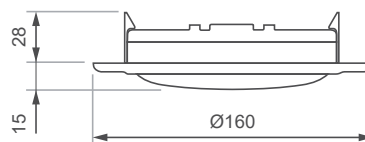

DOME-OE
 — Diffusor | T Transparent
 | O Opal
 — Protection | IP54
 | E IP67 (+2.79 €)

Internal connector

position	Φ (lm) main	Φ (lm) emerg	A (h)
1	77.0 (70%)	110 (100%)	1.3
2	44.0 (40%)	77 (70%)	2.0
3	11.0 (10%)	55 (50%)	3.0
4	1.1 (1%)	33 (30%)	5.0

Surface mounting

Recessed mounting

Hollow surface

Cut: Ø130 mm

Solid surface

Cut: Ø150 mm

Recessing frame

White