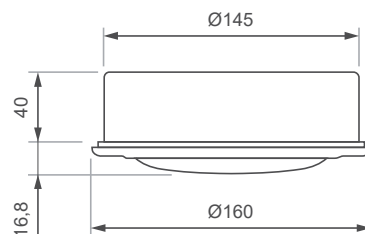

Surface mounting

Recessed mounting

Hollow surface

Cut: Ø130 mm

Solid surface

Cut: Ø150 mm

Recessing frame

White